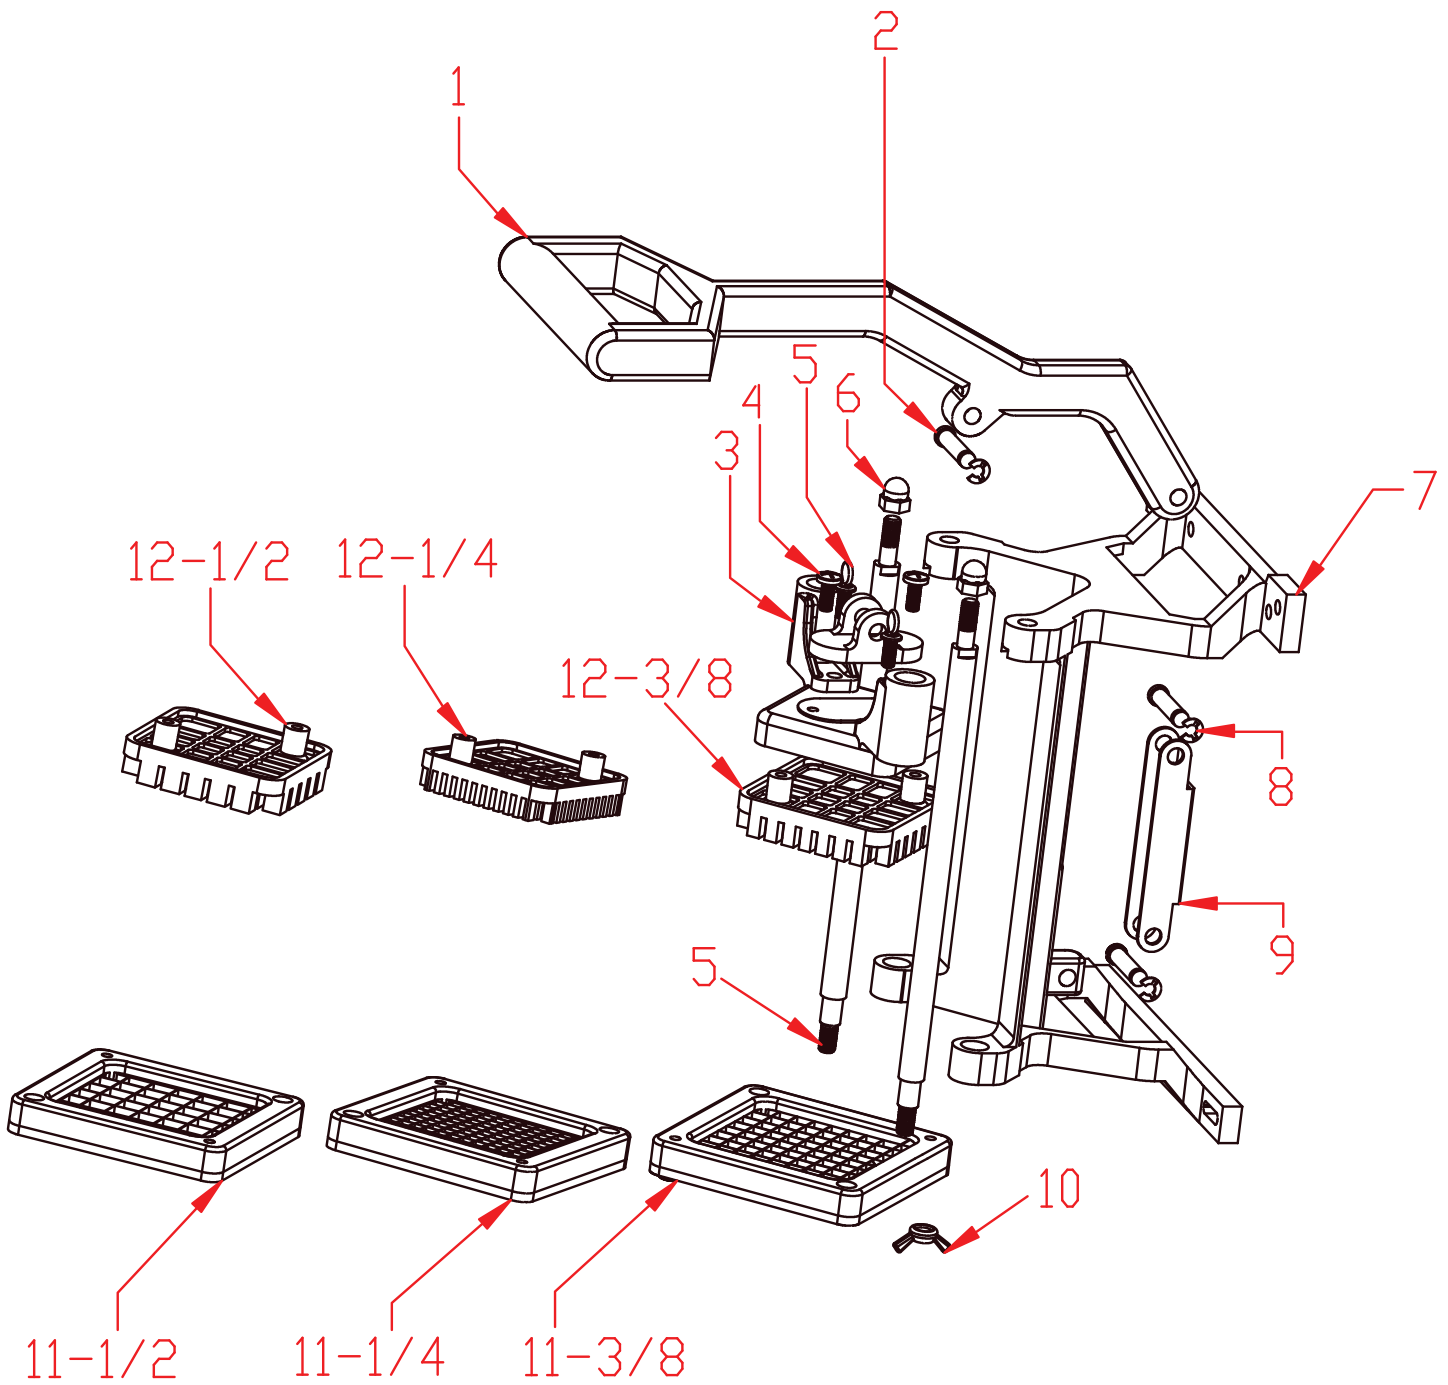

# Parts Breakdown

Item 41856

# Parts Breakdown

---

## Item 41856

Item No.	Description	Position	Item No.	Description	Position	Item No.	Description	Position
76926	Handle for 41856	01	76929	Screw for 41856	04	76932	Frame for 41856	07
76927	Pin for 41856	02	76930	Short Thread Slide Rod for 41856	05	76933	Wing Nut Locking Screw for 41856	10
76928	Pusher Assembly for 41856	03	76931	Cap Hut for 41856	06	77364	3/8 Push Block with Blade for 41856	11-12